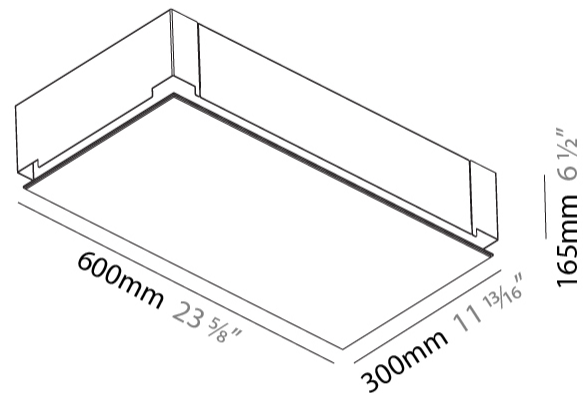

GENERAL

Series: Pi2
Subseries: Pi2 Whiteline
Brand: Prolicht
Division: Architectural
Mounting Type: Trimless
Mounting Location: Ceiling
Subcategory: Ambient

PHYSICAL

Shape: Rectangle
Length (mm): 600
Length (in): 23 5/8
Width (mm): 300
Width (in): 11 13/16
Depth (mm): 165
Depth (in): 6 1/2
Ceiling Thickness (mm): 10 / 12.5 / 15 / 25 / 30
Ceiling Thickness (in): 3/8 or 1/2 or 9/16 or 1 or 1 3/16
Min. Recessing Depth (mm): 180
Min. Recessing Depth (in): 7 1/16
Light Distribution: Direct
Weight (kg): 6.557
Weight (lbs): 14.53
Diffuser: PMMA - Opal
Fixture Material: Extruded Aluminum / Steel
Cut-out Measurements: 635mm / 25" x 335mm / 13 3/16"
Upon Request: Unique Sizes Unique Ceiling Thickness Unique Mounting Depth Spot Inserts

ELECTRICAL

Lamp Type: LED (Zhaga Standard)
Input Wattage (W): 26
Total Output Wattage (W): 23
Dimming: Tri-Mode (Non-Dimming and Phase Dimming (120Vac only) and 0-10V Dimming)
Driver Included: Yes
Driver Location: Integrated
Driver Type: Constant Current - Universal
Driver Class: Class 2
Input Voltage (V): 120 - 277
Constant Current (MA): 350

LED

Color Temperature (°K): 3000 / 3500 / 4000
Max. Delivered Lumen (lm): 1940 / 1970 / 2010
CRI: >80 CRI
Efficiency (%): 0.651
Lamp Life (hrs): 50000
Upon Request: RGB-W Tunable White Special Color Temperature CRI90

OPTICAL

RATINGS AND CERTIFICATIONS

Certified By: Certified for North American Standards
IP rating: IP20