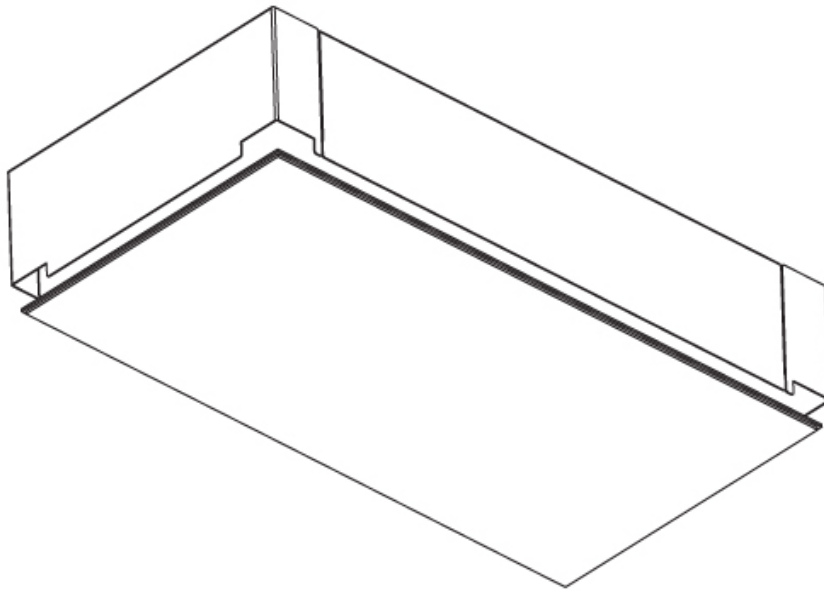

PI2 WHITELINE TRIMLESS

A36814-

PROJECT

TYPE

SPECIFIER

QUANTITY

DATE